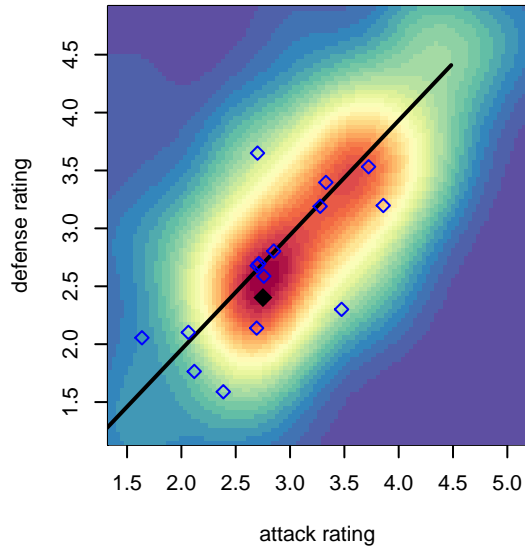

Seattle United Shoreline Blue G99

Seattle United Regional
 Seattle, WA
 G99 total strength=1543
 attack=15.65 defense=11.05
 fall league = NPSL Div 2 (99) U19

alt names used:
 Seattle United G99 Shoreline Blue
 SEATTLE UNITED G99 SHORELINE BLUE (W
 Seattle United SH G99 Blue
 SU Shoreline G99 Blue

Venues played:
 2017 Seattle Cup GU17-19 Silver
 2017 Crossfire Select U19 Gold
 2017 Bend Premier Cup Mana Shim (U18/19) I
 2017 NPSL Division 2 (99) U19

Seattle United Shoreline Blue G99
 Dots are actual minus expected GF (blue circles) and GA (red triangles).
 Blue line is smoothed change in attack strength. Red is smoothed change in defense strength.

**attack and defense variance (black dot)
relative to other teams
and top 10 in region**

**attack and defense rating
relative to others at age
and all opponents in last 13 months**

Performance relative to 13 month average