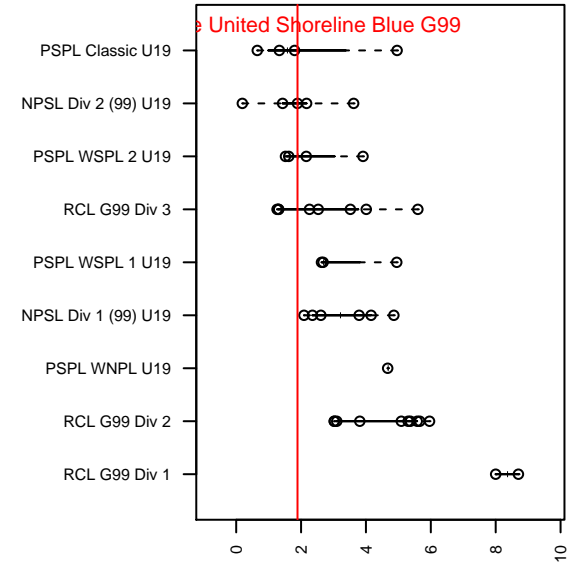

Seattle United Shoreline Blue G99

Seattle United Regional
 Seattle, WA
 G99 total strength=1543
 attack=15.65 defense=11.05
 fall league = NPSL Div 2 (99) U19

alt names used:
 Seattle United G99 Shoreline Blue
 SEATTLE UNITED G99 SHORELINE BLUE (W
 Seattle United SH G99 Blue
 SU Shoreline G99 Blue

Venues played:
 2017 Seattle Cup GU17-19 Silver
 2017 Crossfire Select U19 Gold
 2017 Bend Premier Cup Mana Shim (U18/19) I
 2017 NPSL Division 2 (99) U19

Seattle United Shoreline Blue G99
 Dots are actual minus expected GF (blue circles) and GA (red triangles).
 Blue line is smoothed change in attack strength. Red is smoothed change in defense strength.

**attack and defense variance (black dot)
relative to other teams
and top 10 in region**

**attack and defense rating
relative to others at age
and all opponents in last 13 months**

Performance relative to 13 month average