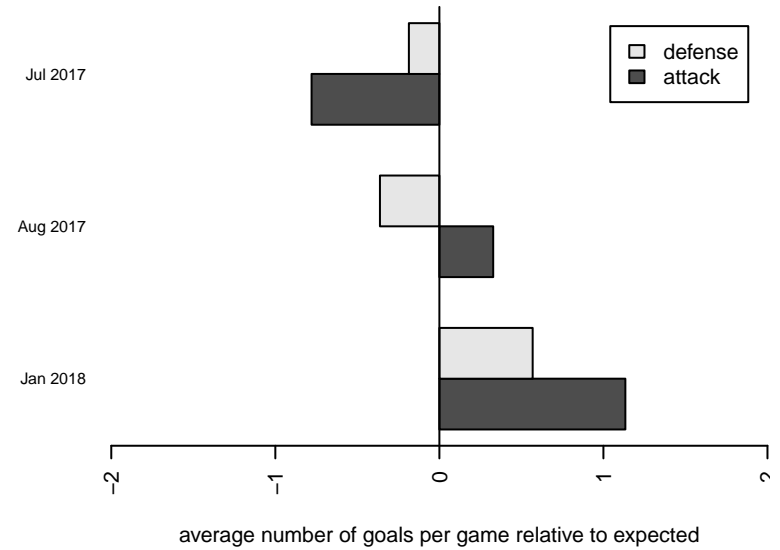

Performance relative to 13 month average