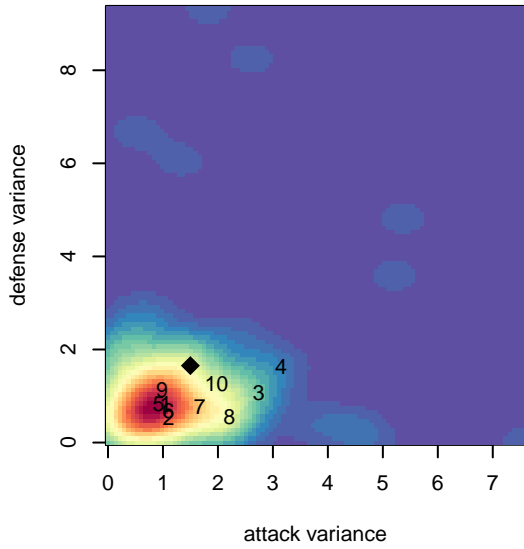

Seattle United Shoreline Blue G99

Seattle United Regional
 Seattle, WA
 G99 total strength=1543
 attack=15.65 defense=11.05
 fall league = NPSL Div 2 (99) U19

alt names used:
 Seattle United G99 Shoreline Blue
 SEATTLE UNITED G99 SHORELINE BLUE (W
 Seattle United SH G99 Blue
 SU Shoreline G99 Blue

Venues played:
 2017 Seattle Cup GU17-19 Silver
 2017 Crossfire Select U19 Gold
 2017 Bend Premier Cup Mana Shim (U18/19) I
 2017 NPSL Division 2 (99) U19

Seattle United Shoreline Blue G99
 Dots are actual minus expected GF (blue circles) and GA (red triangles).
 Blue line is smoothed change in attack strength. Red is smoothed change in defense strength.

**attack and defense variance (black dot)
relative to other teams
and top 10 in region**

**attack and defense rating
relative to others at age
and all opponents in last 13 months**

Performance relative to 13 month average