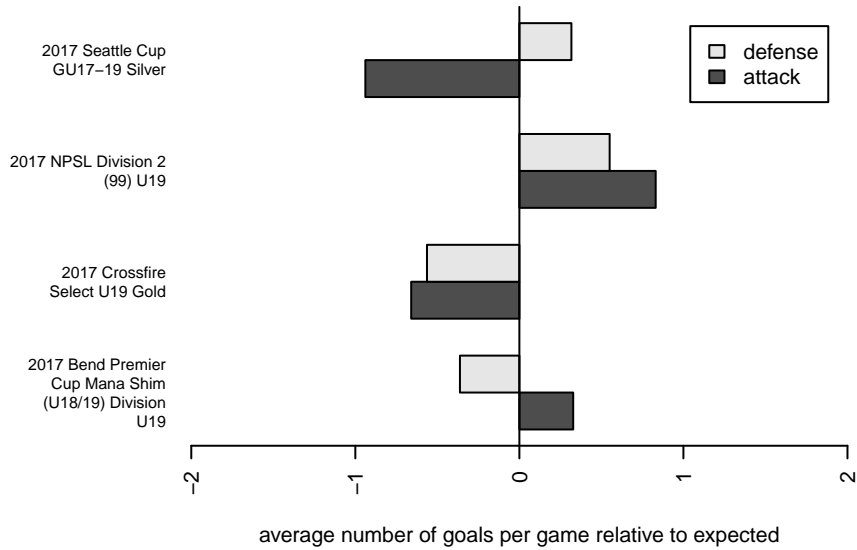

Venues played:
 2017 Seattle Cup GU17-19 Silver
 2017 Crossfire Select U19 Gold
 2017 Bend Premier Cup Mana Shim (U18/19) I
 2017 NPSL Division 2 (99) U19

Seattle United Shoreline Blue G99
 Dots are actual minus expected GF (blue circles) and GA (red triangles).
 Blue line is smoothed change in attack strength. Red is smoothed change in defense strength.

**attack and defense variance (black dot)
relative to other teams
and top 10 in region**

**attack and defense rating
relative to others at age
and all opponents in last 13 months**

Performance relative to 13 month average