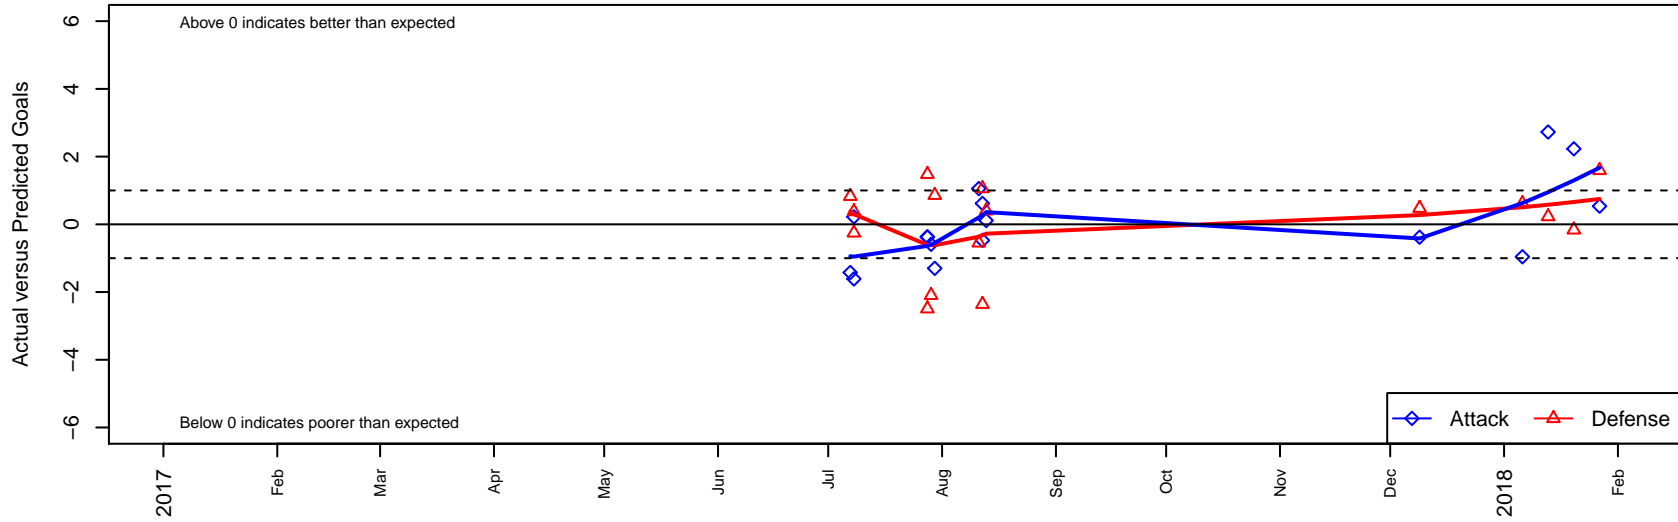

Seattle United Shoreline Blue G99

Seattle United Regional
 Seattle, WA
 G99 total strength=1543
 attack=15.65 defense=11.05
 fall league = NPSL Div 2 (99) U19

alt names used:
 Seattle United G99 Shoreline Blue
 SEATTLE UNITED G99 SHORELINE BLUE (W
 Seattle United SH G99 Blue
 SU Shoreline G99 Blue

Venues played:
 2017 Seattle Cup GU17-19 Silver
 2017 Crossfire Select U19 Gold
 2017 Bend Premier Cup Mana Shim (U18/19) I
 2017 NPSL Division 2 (99) U19

Seattle United Shoreline Blue G99
 Dots are actual minus expected GF (blue circles) and GA (red triangles).
 Blue line is smoothed change in attack strength. Red is smoothed change in defense strength.

**attack and defense variance (black dot)
relative to other teams
and top 10 in region**

**attack and defense rating
relative to others at age
and all opponents in last 13 months**

Performance relative to 13 month average